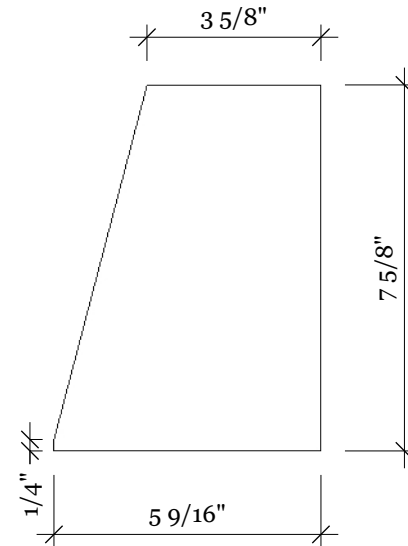

A 05

A

Top

Front

Side

ABRI Unit Shapes

ABRI DETAIL 8000-06 Shingle Unit

REVISIONS