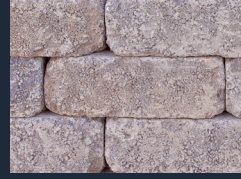

# ROUND & SQUARE FIRE PIT KITS

— *A Distinctive Hardscapes offering from Johnson Concrete Products* —

Attention DIY homeowners: Johnson Concrete Products manufactures fire pit kits that are extremely durable and easy to install! The round fire pit kit is comprised of VERSA-LOK Handy-Stone and the square fire pit kit of Johnson Concrete Products' CaptivaWall. Both options are a beautiful addition to your backyard oasis.

## Colors available in the Raleigh area & Eastern Carolinas:

VERSA-LOK Handy-Stone Colors

Canyon Blend

Tumbleweed Tan

Estate Gray

Maplewood

CaptivaWall Colors

Canyon Blend

Maplewood

Tumbleweed Tan

### Kit includes:

- VERSA-LOK Handy-Stone units for the round kit or CaptivaWall units for the square kit
- 54" circle footprint or 48" square footprint
- Metal fire ring
- Three 10 oz adhesive tubes
- One non-returnable pallet